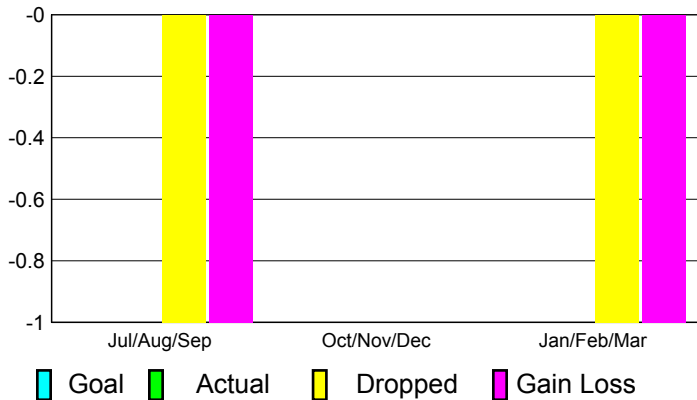

## CLUBS

**Club Results  
2010-2011**

**Clubs  
2009-2010**

Month	New Club Goal	Actual New Clubs	Actual Dropped Clubs	Gain/Loss of Clubs	Gain/Loss of Clubs
Jul/Aug/Sep	0	0	-1	-1	0
Oct/Nov/Dec	0	0	0	0	0
Jan/Feb/Mar	0	0	-1	-1	0
<b>Totals</b>	<b>0</b>	<b>0</b>	<b>-2</b>	<b>-2</b>	<b>0</b>

### Club Results 2010-2011

Goal, New, Dropped, Gain/Loss