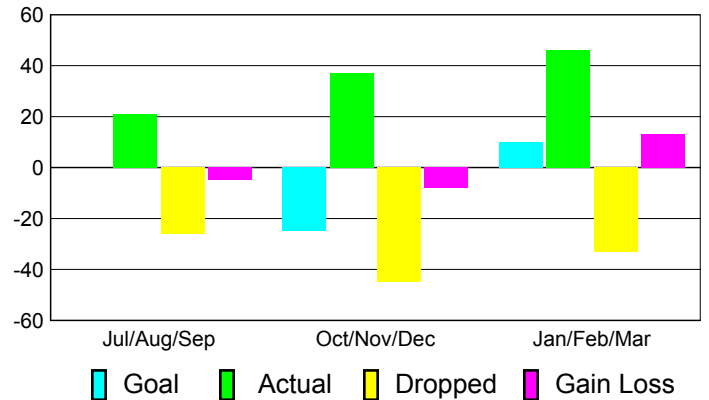

### YTD Status Quo Clubs 2010-2011

Status Quo Clubs Compared to Status Quo Members

## MEMBERSHIP

**Membership Results  
2010-2011**

**Membership  
2009-2010**

Month	Net Memb Goal	Actual New Memb	Actual Dropped Memb	Gain/Loss of Memb	Gain/Loss of Memb
Jul/Aug/Sep	0	21	-26	-5	-21
Oct/Nov/Dec	-25	37	-45	-8	-7
Jan/Feb/Mar	10	46	-33	13	-4
<b>Totals</b>	<b>-15</b>	<b>104</b>	<b>-104</b>	<b>0</b>	<b>-32</b>

### Membership Results 2010-2011

Goal, New, Dropped, Gain/Loss

### Comparison of Membership Gain/Loss

Current Year Compared to the Previous Year