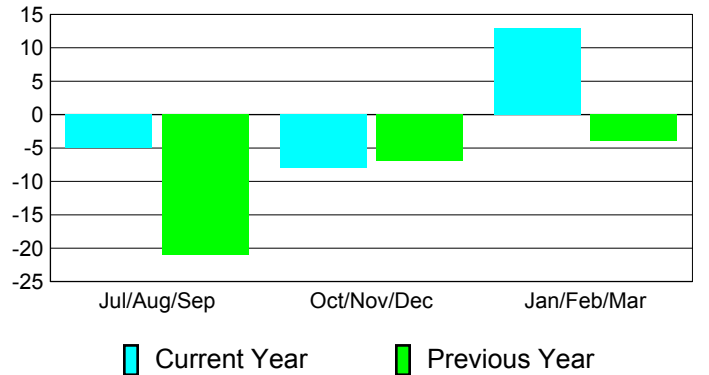

Gender Comparison 2010-2011

Jul/Aug/Sep

Oct/Nov/Dec

Jan/Feb/Mar

Male

Female